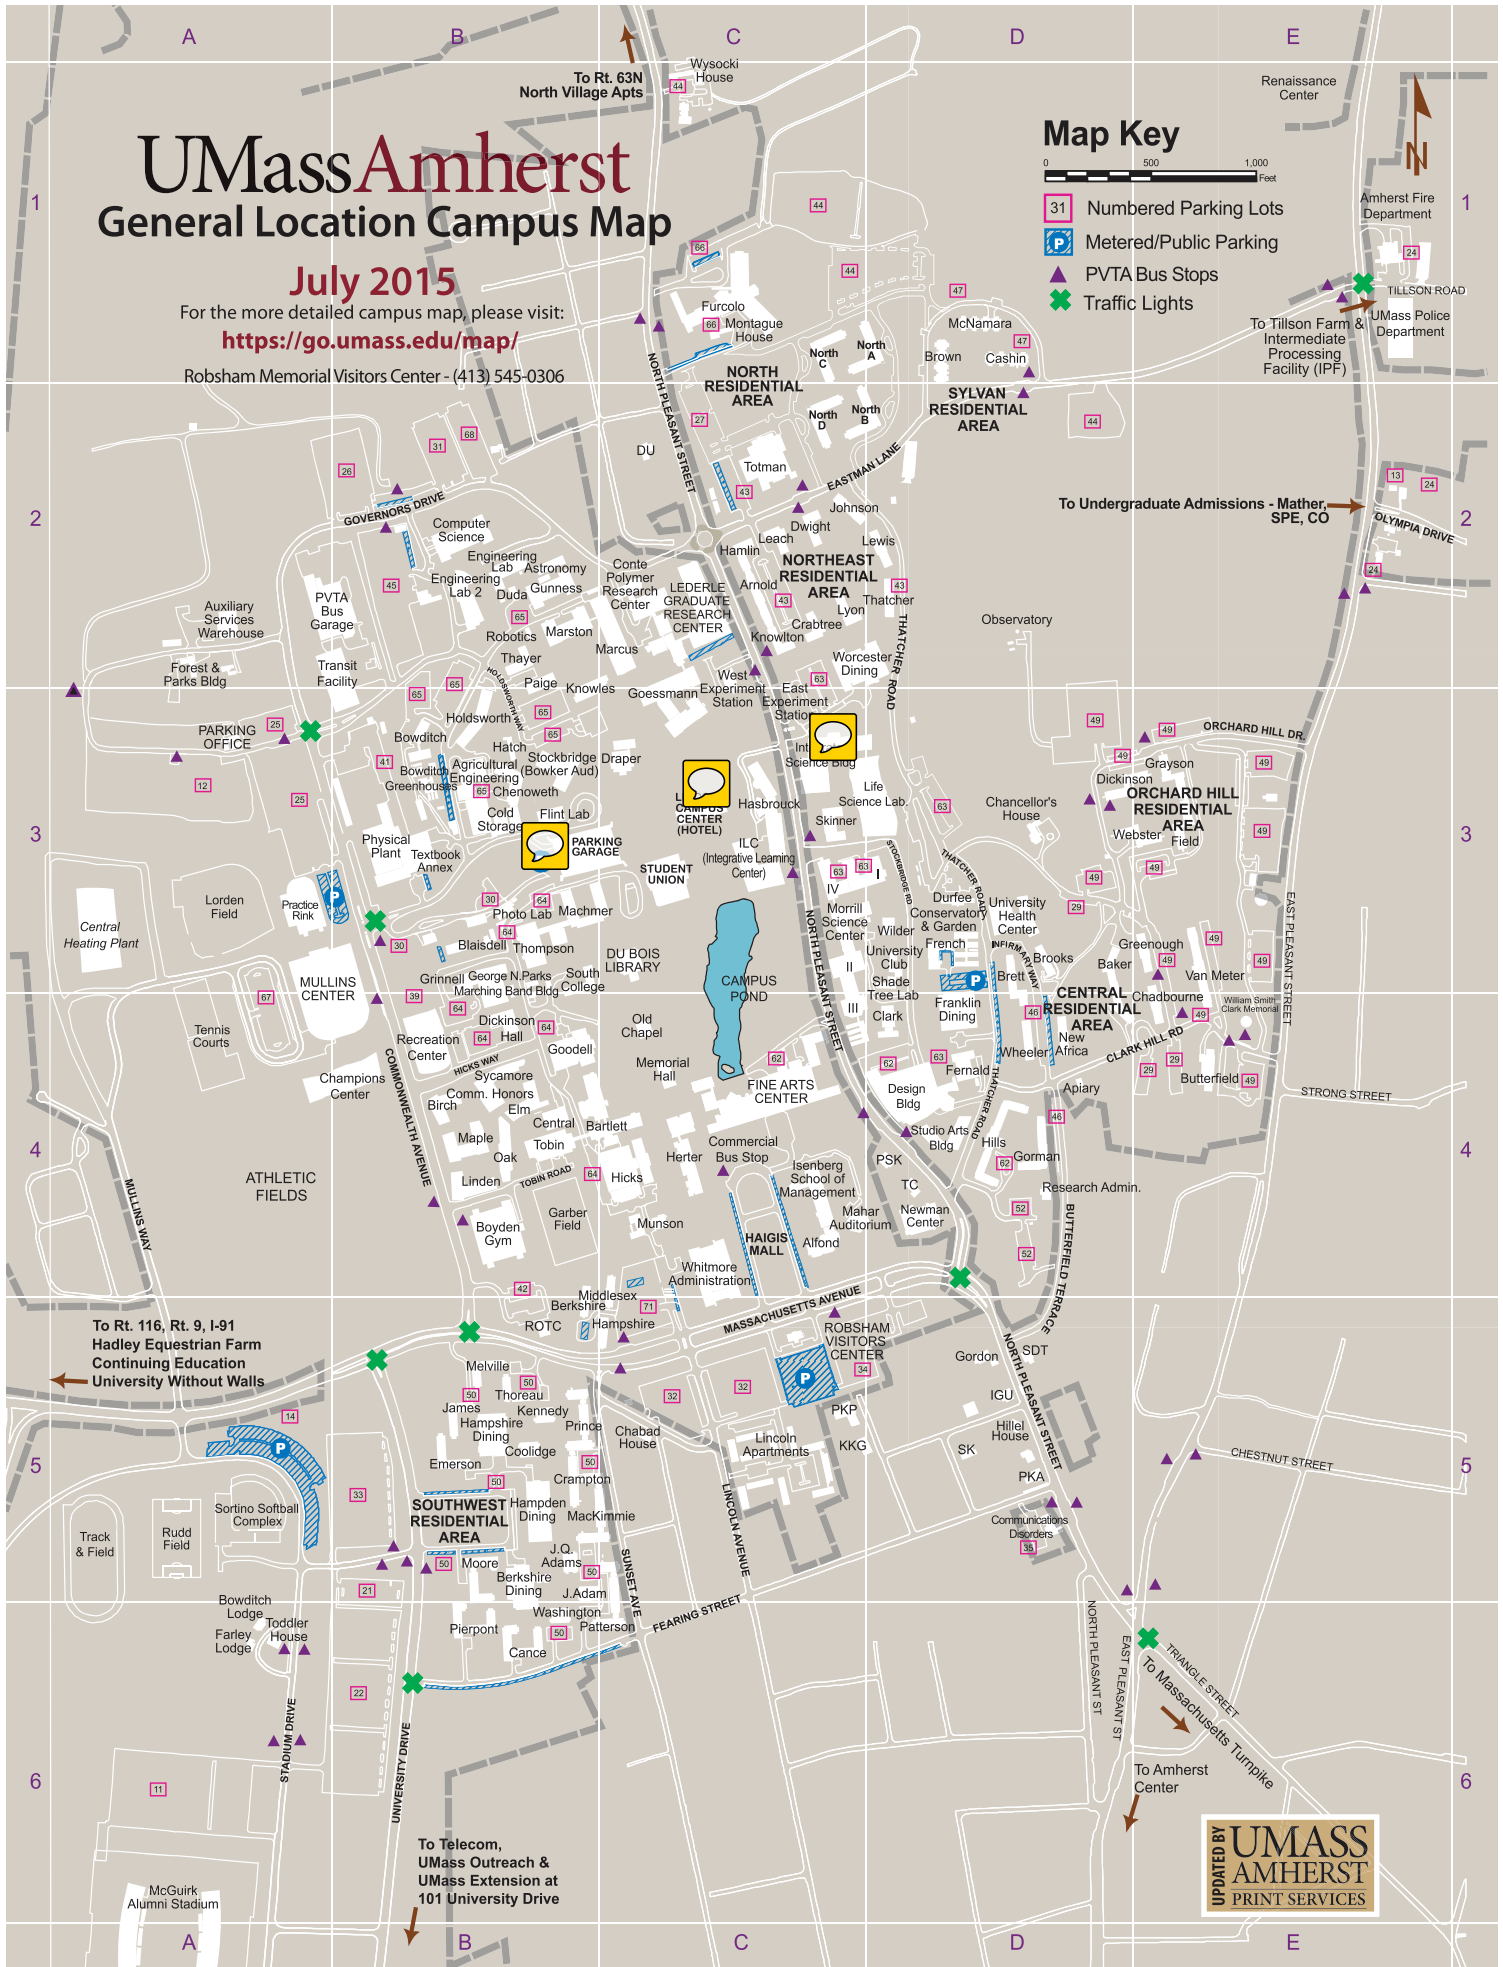

UMass Amherst General Location Campus Map

July 2015

For the more detailed campus map, please visit:

<https://go.umass.edu/map/>

Robsham Memorial Visitors Center - (413) 545-0306

Map Key

-  31 Numbered Parking Lots
-  Metered/Public Parking
-  PVT Bus Stops
-  Traffic Lights

0 500 1,000 Feet

To Rt. 116, Rt. 9, I-91
Hadley Equestrian Farm
Continuing Education
University Without Walls

To Telecom,
UMass Outreach &
UMass Extension at
101 University Drive

UPDATED BY
**UMASS
AMHERST**
PRINT SERVICES